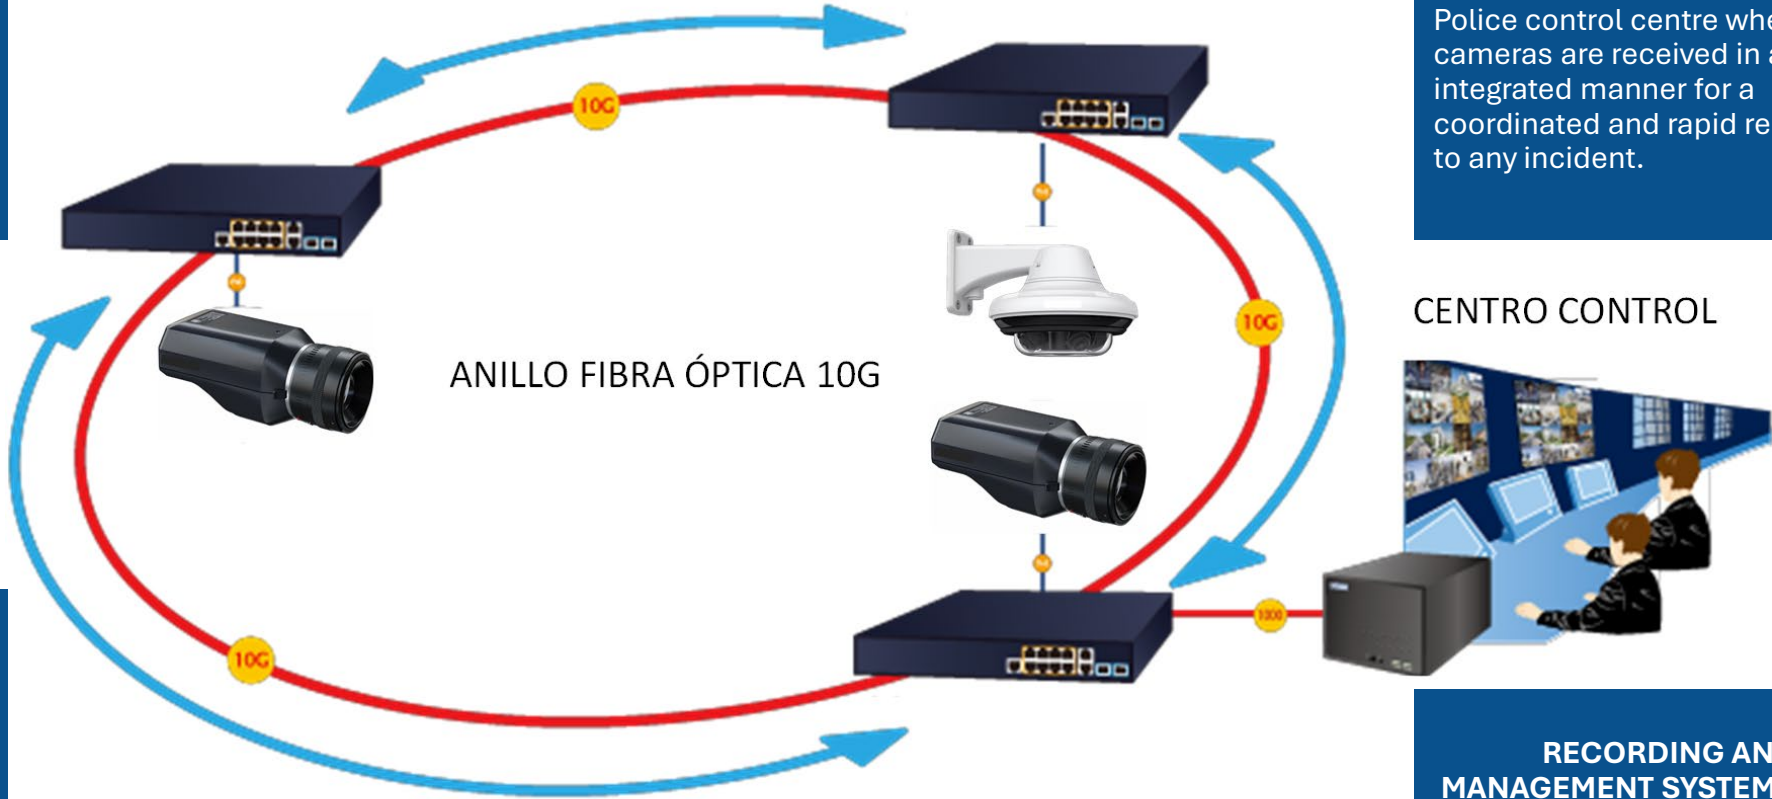

AI CAMERAS

Fixed and multi-sensor cameras with integrated AI and very high resolution:

- 8MPx
- 16MPx
- 4x8MPx

HIGH CAPACITY NETWORK

Fibre optic communications network:

- Redundant (ring configuration)
- High capacity (up to 10Gbps)

INTEGRATED CONTROL CENTRE

Police control centre where all cameras are received in an integrated manner for a coordinated and rapid response to any incident.

RECORDING AND MANAGEMENT SYSTEM WITH IA

Capable of making the most of the cameras and the data they provide.

CLASIFICACIÓN AMPLIADA DE OBJETOS

El software de gestión de video distingue personas, objetos y tipos de vehículos para ayudar a los equipos de seguridad a identificar posibles amenazas

NOTIFICACIONES CON TECNOLOGÍA IA