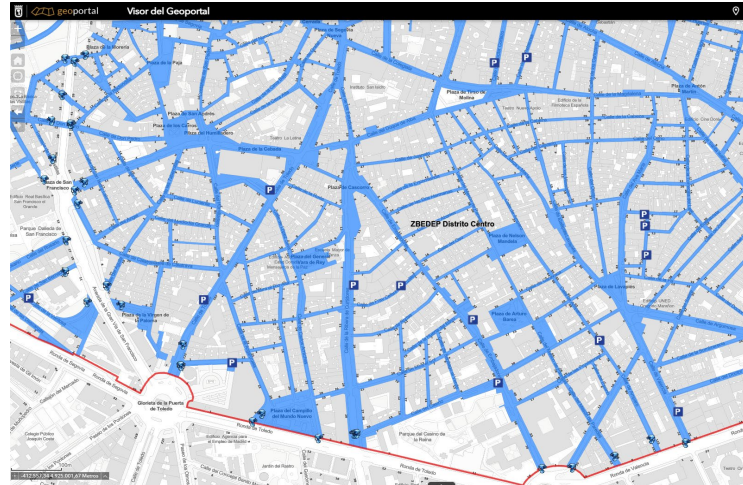

01 Planeamiento Vigente geoportal Visor del Geoportal

Mover el ratón para obtener coordenadas

geoportal

GDaaS

04.

Geographic technology for a smart Madrid

Key ideas

geoportal

Cartographic layout for the **Digital Twin**

Storage and distribution of **corporate geographic information**

Geographical support to the **smart process manager**

Make things happen
where they should

Madrid Geoportal